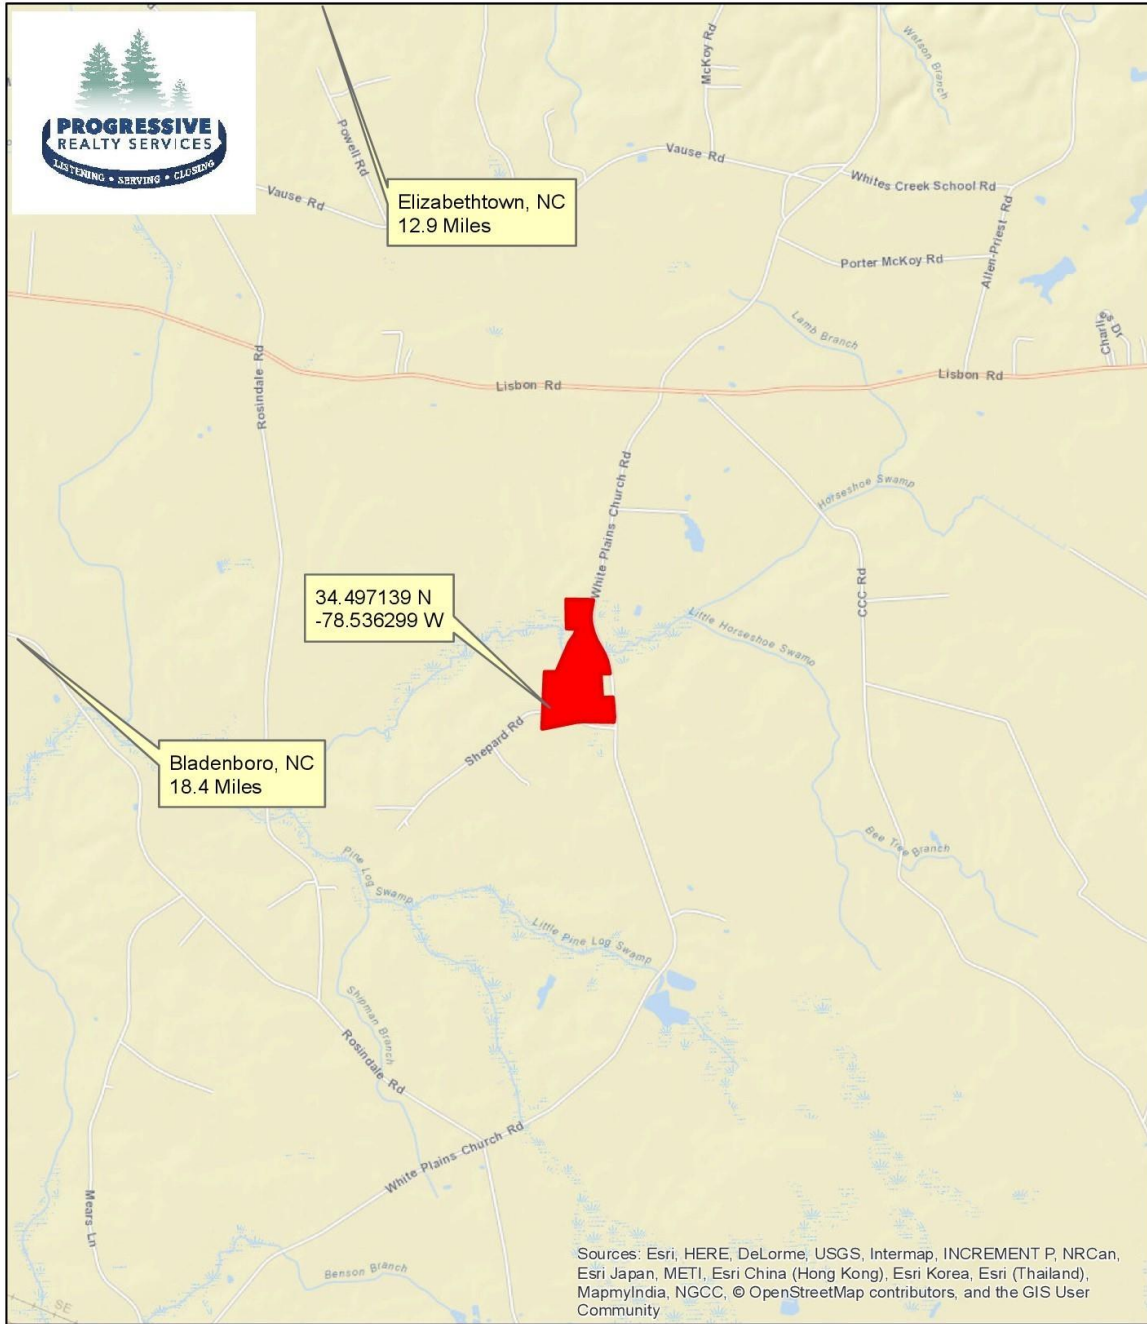

# Paddock Enterprises LLC. Tract Location Map

## Bladen County, NC

Total Acres: 66.5+/-

 Property Boundary

0 0.25 0.5 1 1.5 2 Miles

1:40,000

This map is not an official survey or legal document.  
All acreages are approximate values.