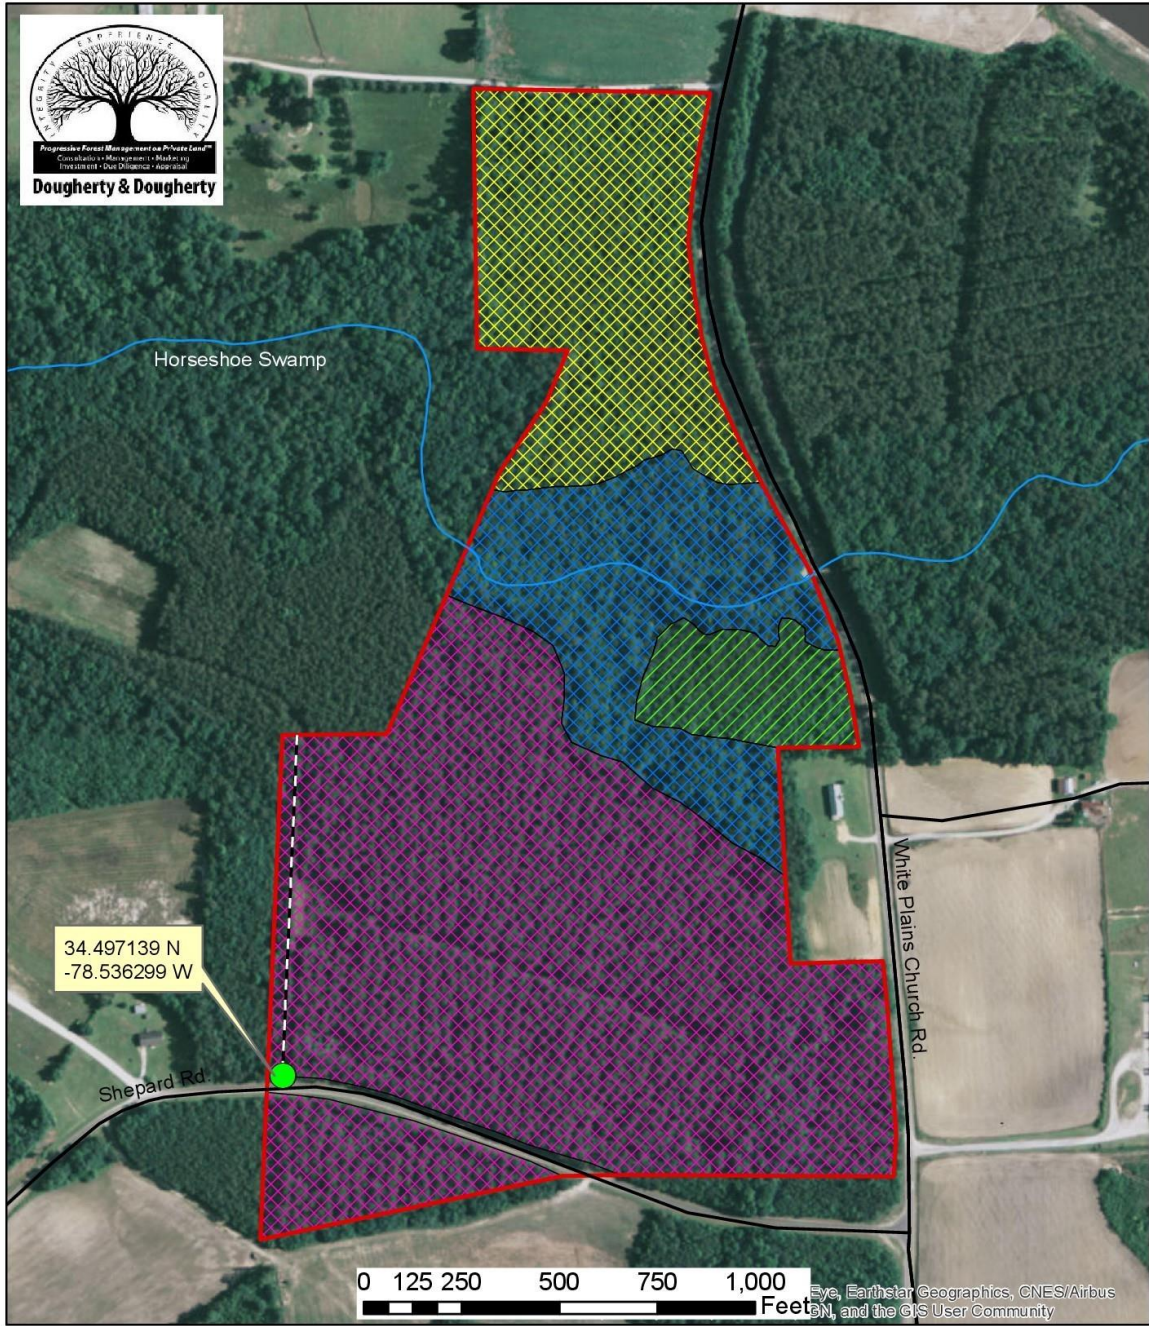

# Paddock Enterprises LLC. Tract Stand Map

## Bladen County, NC

Total Acres: 66.5+/-

- Gate
- Streams
- Woods Road
- Property Boundary
- Roads
- Planted Clear-Cut (38.2 +/- ac.)
- Pre-merch Nat. Lob (3.3 +/- ac.)
- Nat. Mixed Pine/Hdwrd (12.2 +/- ac.)
- Swamp (10.9 +/- ac.)

1:4,500

This map is not an official survey or legal document.  
All acreages are approximate values.