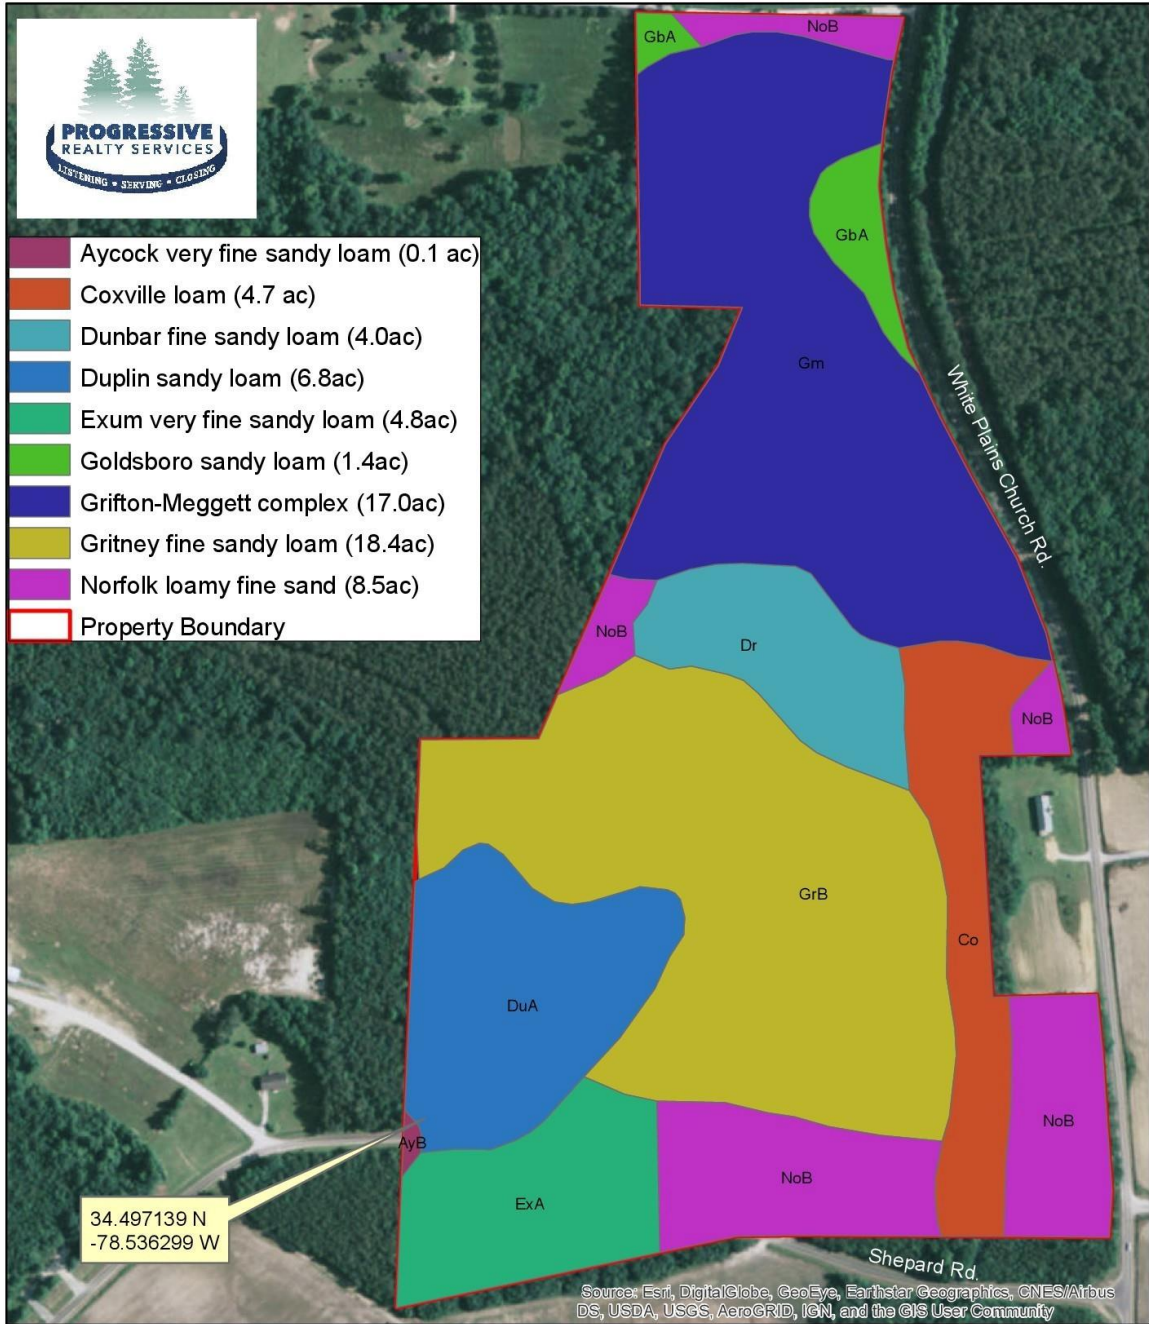

Paddock Enterprises LLC. Tract Soils Map

Bladen County, NC

Total Acres: 66.5+/-

This map is not an official survey or legal document. All acreages are approximate values.